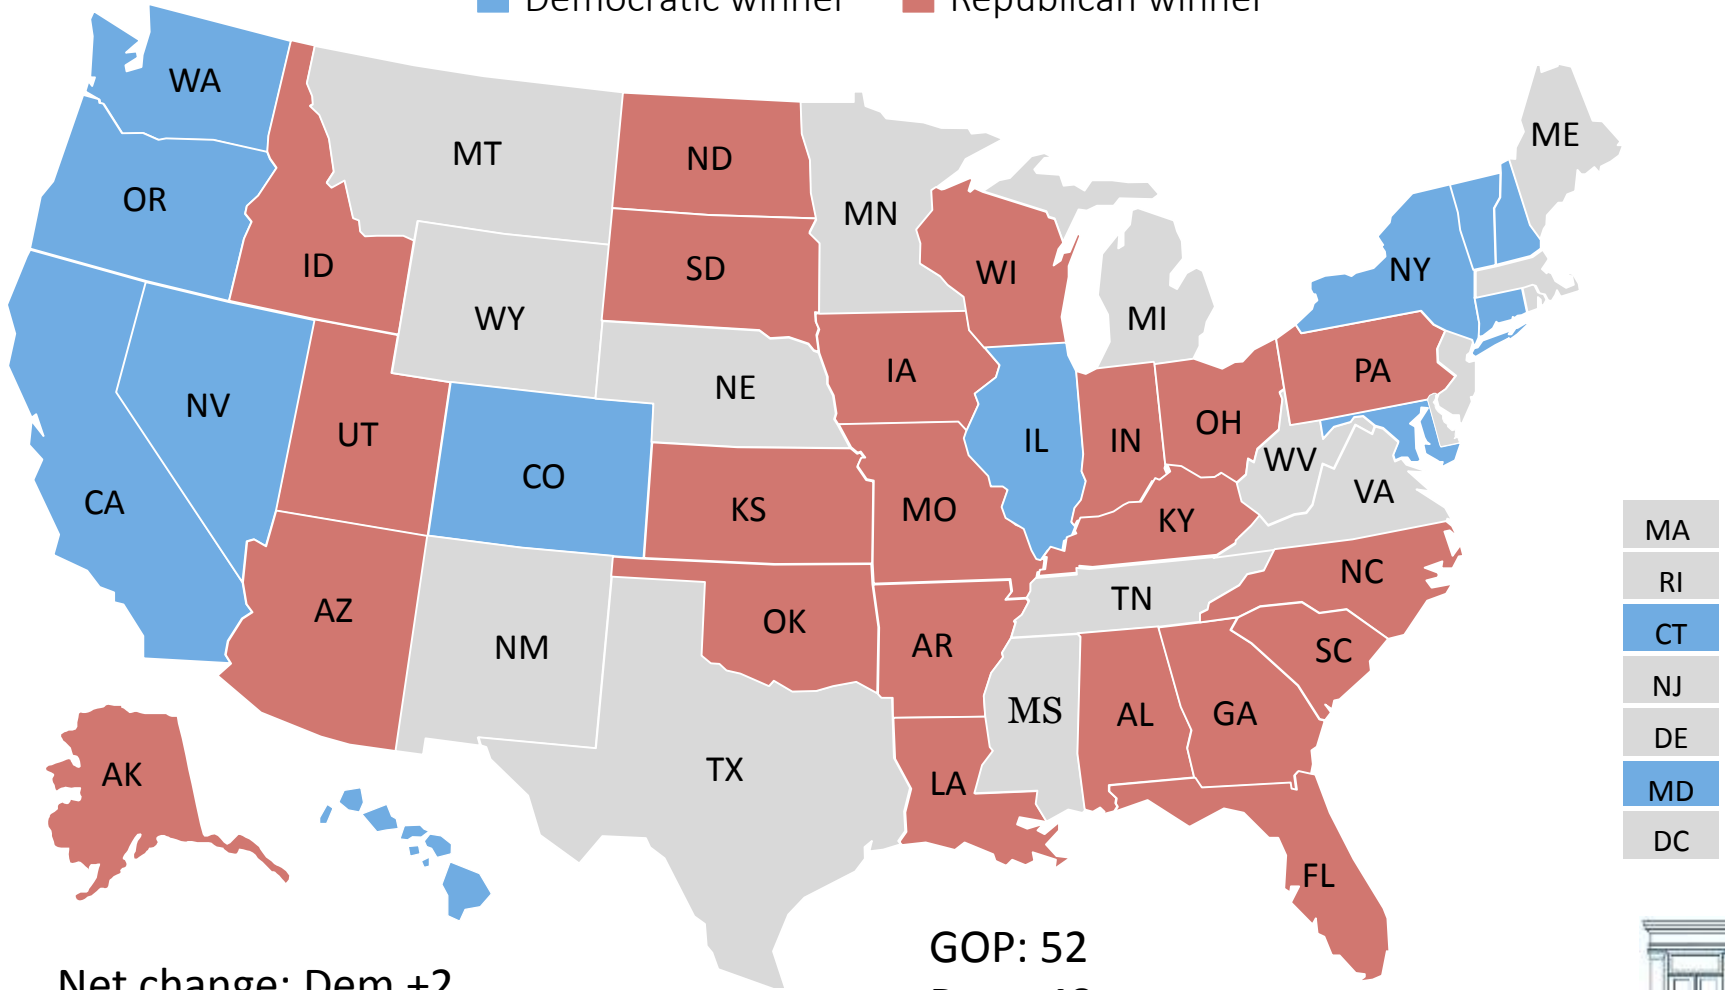

**Political Discussion, or...
What the heck happened???**

2012 Presidential Results

■ Barrack Obama ■ Mitt Romney

2016 Presidential Results

■ Hillary Clinton ■ Donald Trump

Hillary Clinton (D)
Running Mate: Tim Kaine

Donald Trump (R)
Running Mate: Mike Pence

$$2 + 2 - 0.1 = 306$$

National: 3 million

Four states: 4 million

Senate Results

■ Democratic winner ■ Republican winner

Net change: Dem +2

GOP: 52
Dem: 48

House Results

■ Democratic winner ■ Republican winner

Democrats: 194
Republicans: 241

Net change: Dem +6

Gubernatorial Elections 2017-2018

Democrat Open (4) Democrat Incumbent* (5) GOP Open (16) GOP Incumbent (9) Independent Incumbent (1)
No Election (12)

25

6

33

32

1?

Civil War

2018 Senate Elections

■ Democrat Incumbent ■ Independent Incumbent ■ Republican Incumbent