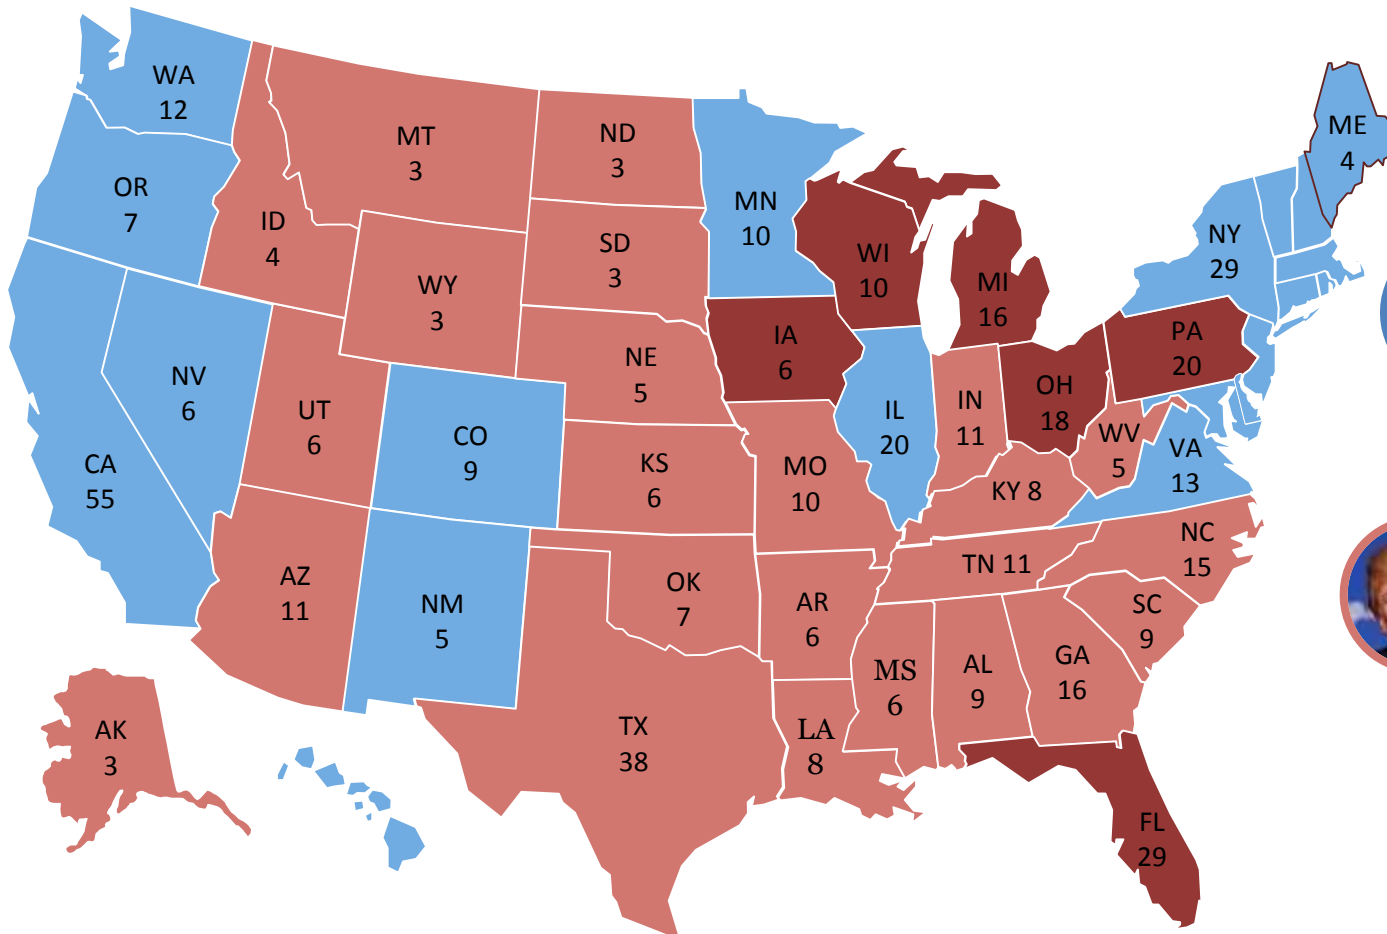

**Political Discussion, or...
What the heck happened???**

2012 Presidential Results

■ Barrack Obama ■ Mitt Romney

2016 Presidential Results

■ Hillary Clinton ■ Donald Trump

Hillary Clinton (D)
Running Mate: Tim Kaine

Donald Trump (R)
Running Mate: Mike Pence

$$2 + 2 - 0.1 = 306$$

National: 3 million

Four states: 4 million

Senate Results

■ Democratic winner ■ Republican winner

Net change: Dem +2

GOP: 52
Dem: 48

House Results

■ Democratic winner ■ Republican winner

Democrats: 194
Republicans: 241

Net change: Dem +6

Gubernatorial Elections 2017-2018

Democrat Open (4) Democrat Incumbent* (5) GOP Open (16) GOP Incumbent (9) Independent Incumbent (1)
No Election (12)

25

6

33

32

1?

Civil War

2018 Senate Elections

■ Democrat Incumbent ■ Independent Incumbent ■ Republican Incumbent