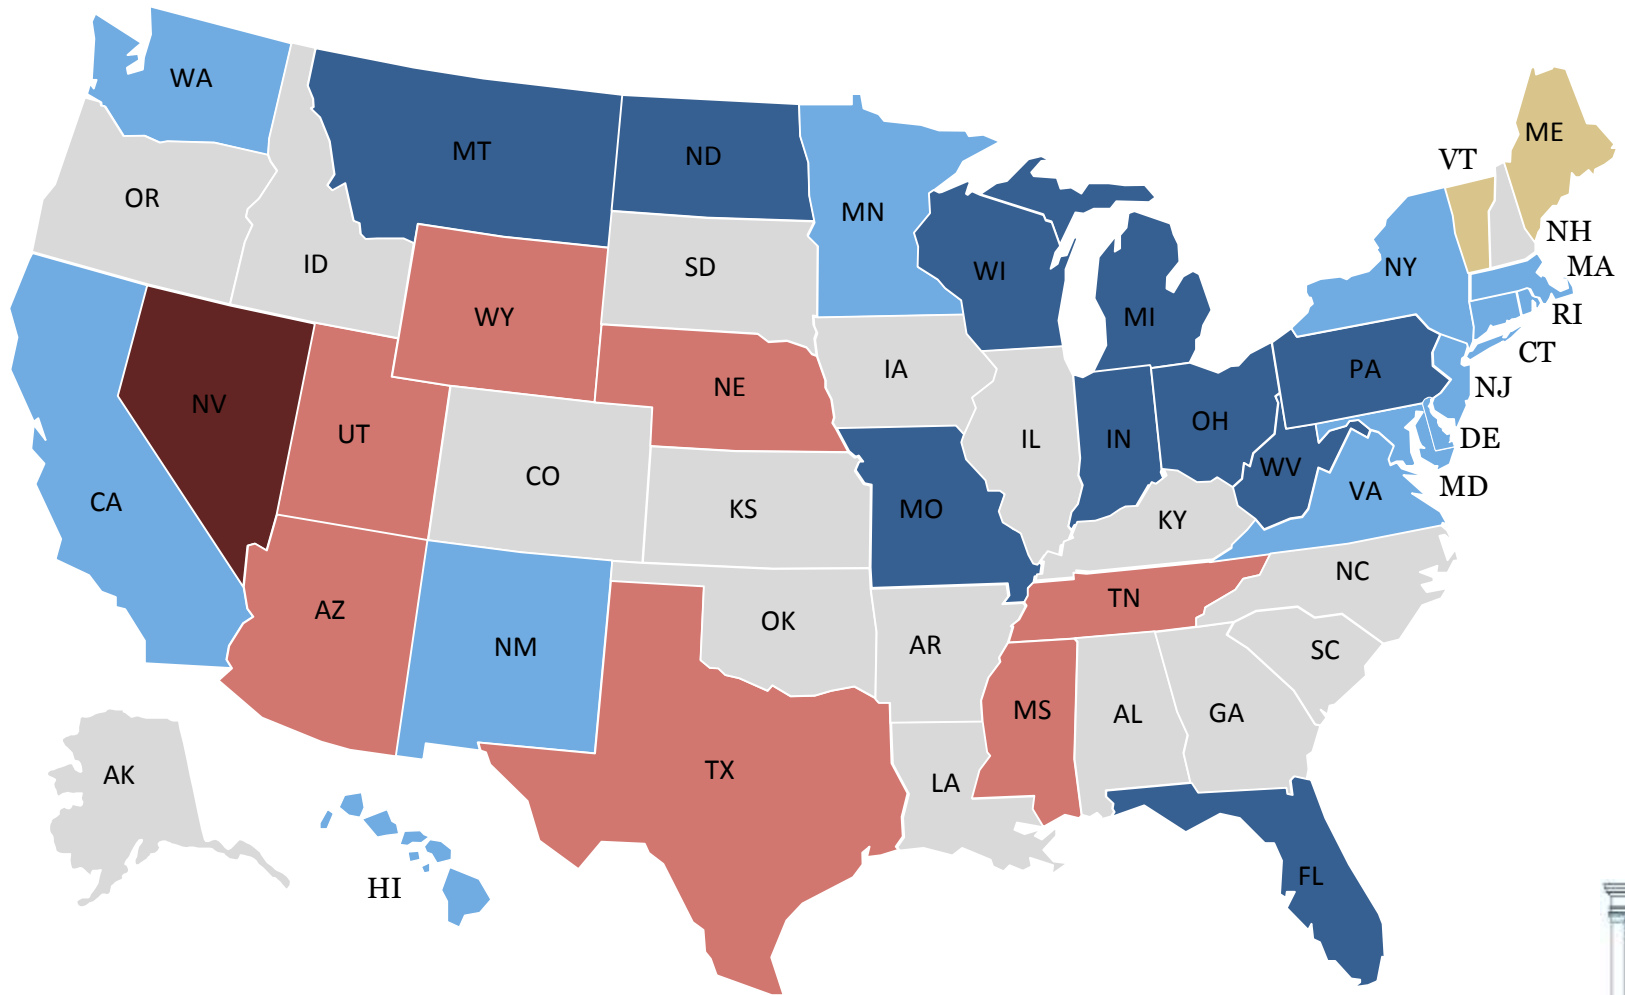

House Results

■ Democratic winner ■ Republican winner

Democrats: 194
Republicans: 241

Net change: Dem +6

Gubernatorial Elections 2017-2018

Democrat Open (4) Democrat Incumbent* (5) GOP Open (16) GOP Incumbent (9) Independent Incumbent (1)
No Election (12)

25

6

33

32

1?

Civil War

2018 Senate Elections

■ Democrat Incumbent ■ Independent Incumbent ■ Republican Incumbent