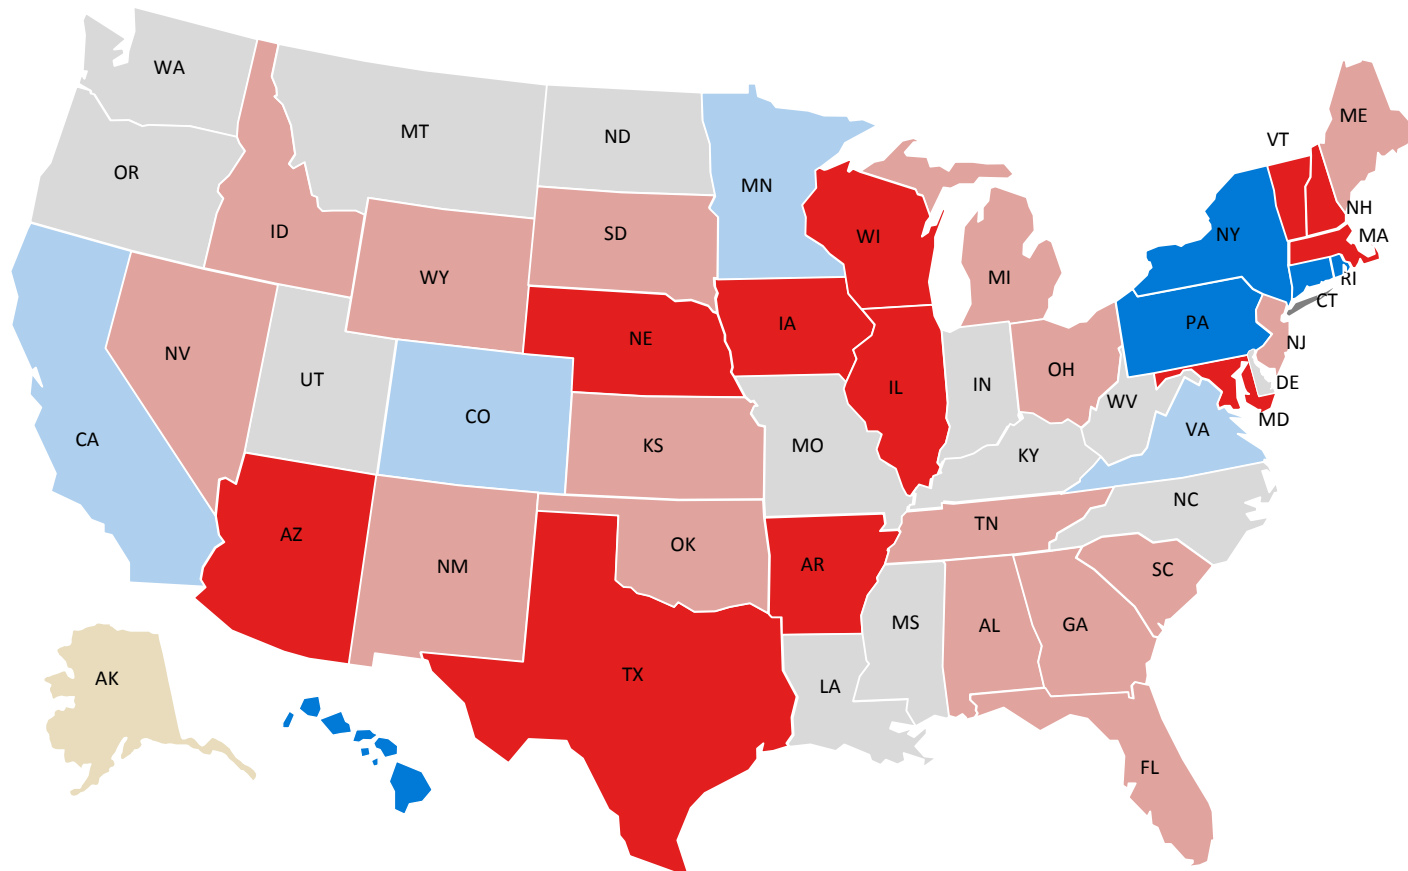

Donald Trump (R)
Running Mate: Mike Pence

$$2 + 2 - 0.1 = 306$$

National: 3 million

Four states: 4 million

Senate Results

■ Democratic winner ■ Republican winner

Net change: Dem +2

GOP: 52
Dem: 48

House Results

■ Democratic winner ■ Republican winner

Democrats: 194
Republicans: 241

Net change: Dem +6

Gubernatorial Elections 2017-2018

Democrat Open (4) Democrat Incumbent* (5) GOP Open (16) GOP Incumbent (9) Independent Incumbent (1)
No Election (12)

25

6

33

32

1?

Civil War

2018 Senate Elections

■ Democrat Incumbent ■ Independent Incumbent ■ Republican Incumbent