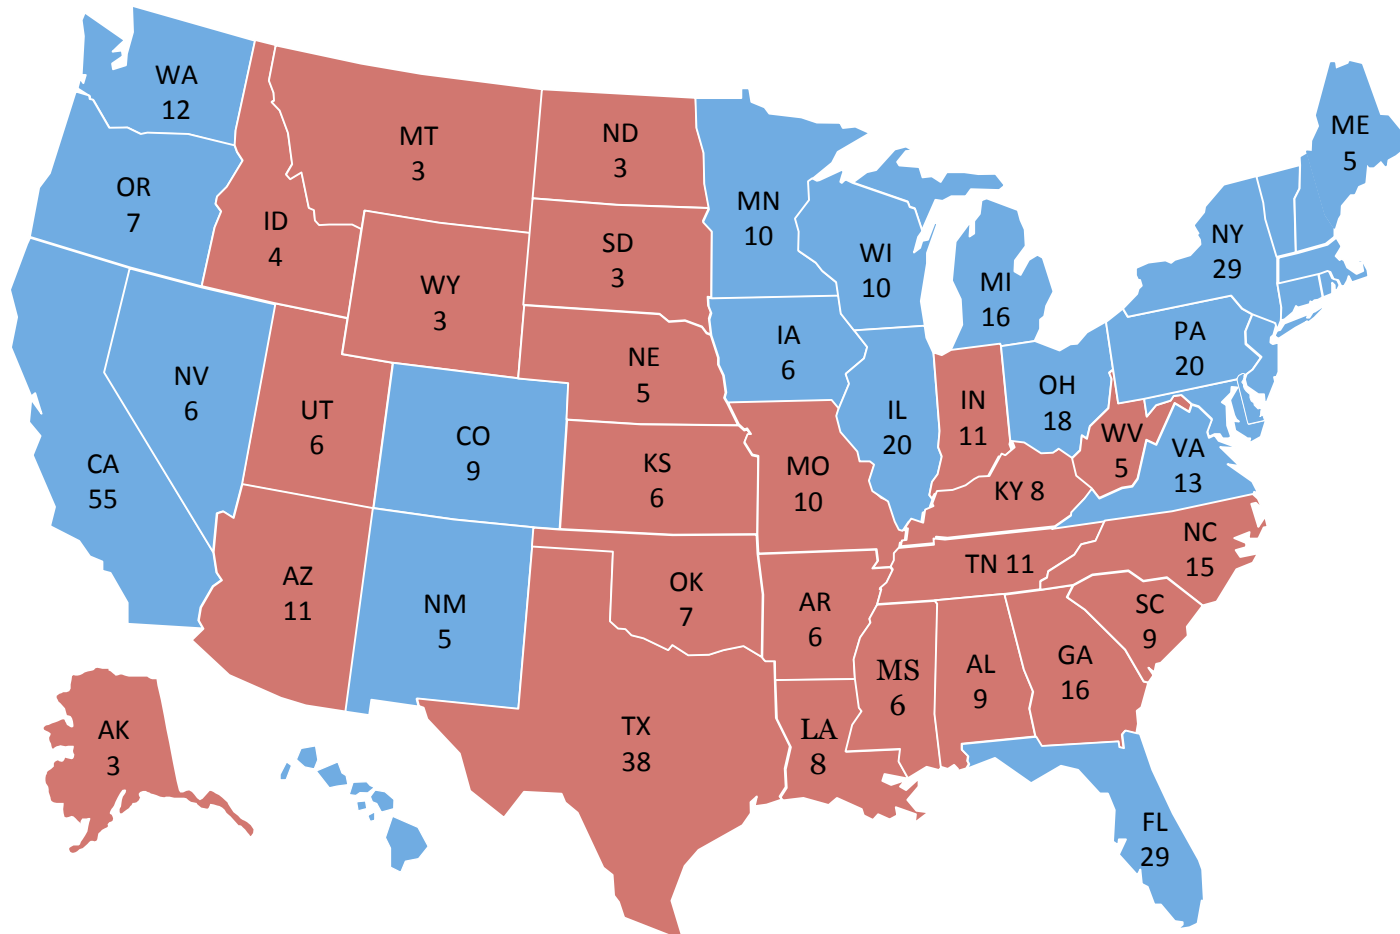

**Political Discussion, or...
What the heck happened???**

2012 Presidential Results

■ Barrack Obama ■ Mitt Romney

2016 Presidential Results

■ Hillary Clinton ■ Donald Trump

Hillary Clinton (D)
Running Mate: Tim Kaine

Donald Trump (R)
Running Mate: Mike Pence

$$2 + 2 - 0.1 = 306$$

National: 3 million

Four states: 4 million

Senate Results

■ Democratic winner ■ Republican winner

Net change: Dem +2

GOP: 52
Dem: 48

House Results

■ Democratic winner ■ Republican winner

Democrats: 194
Republicans: 241

Net change: Dem +6

Gubernatorial Elections 2017-2018

Democrat Open (4) Democrat Incumbent* (5) GOP Open (16) GOP Incumbent (9) Independent Incumbent (1)
No Election (12)

25

6

33

32

1?

Civil War

2018 Senate Elections

■ Democrat Incumbent ■ Independent Incumbent ■ Republican Incumbent