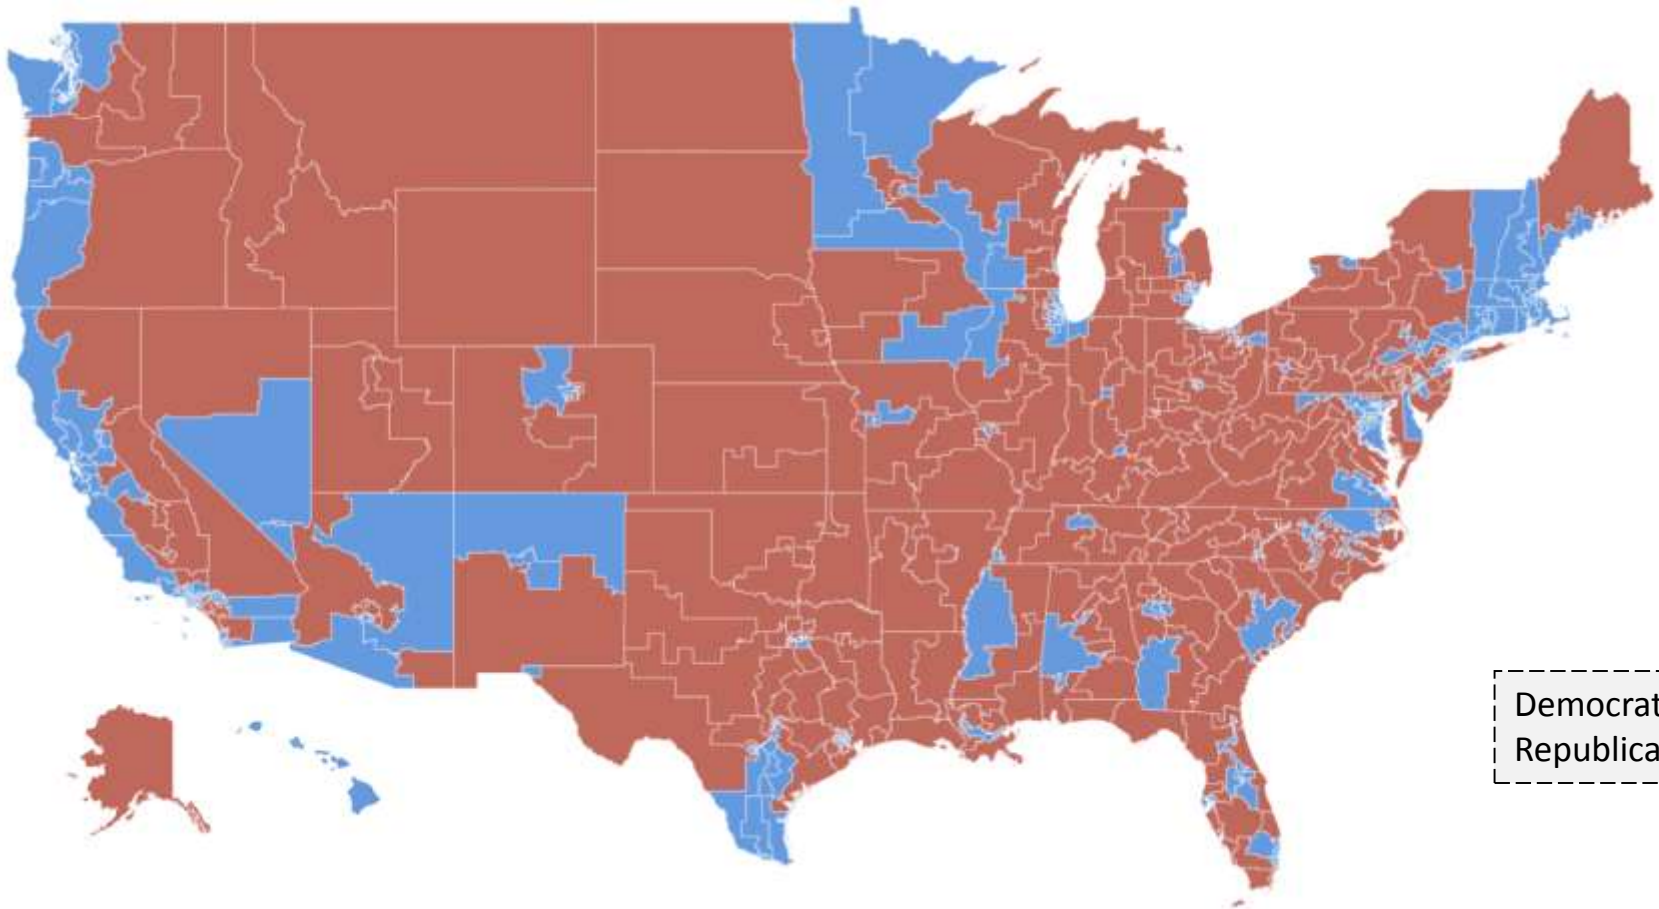

Donald Trump (R)
Running Mate: Mike Pence

$$2 + 2 - 0.1 = 306$$

National: 3 million

Four states: 4 million

Senate Results

■ Democratic winner ■ Republican winner

Net change: Dem +2

GOP: 52
Dem: 48

House Results

■ Democratic winner ■ Republican winner

Democrats: 194
Republicans: 241

Net change: Dem +6

Gubernatorial Elections 2017-2018

Democrat Open (4) Democrat Incumbent* (5) GOP Open (16) GOP Incumbent (9) Independent Incumbent (1)
No Election (12)

25

6

33

32

1?

Civil War

2018 Senate Elections

■ Democrat Incumbent ■ Independent Incumbent ■ Republican Incumbent