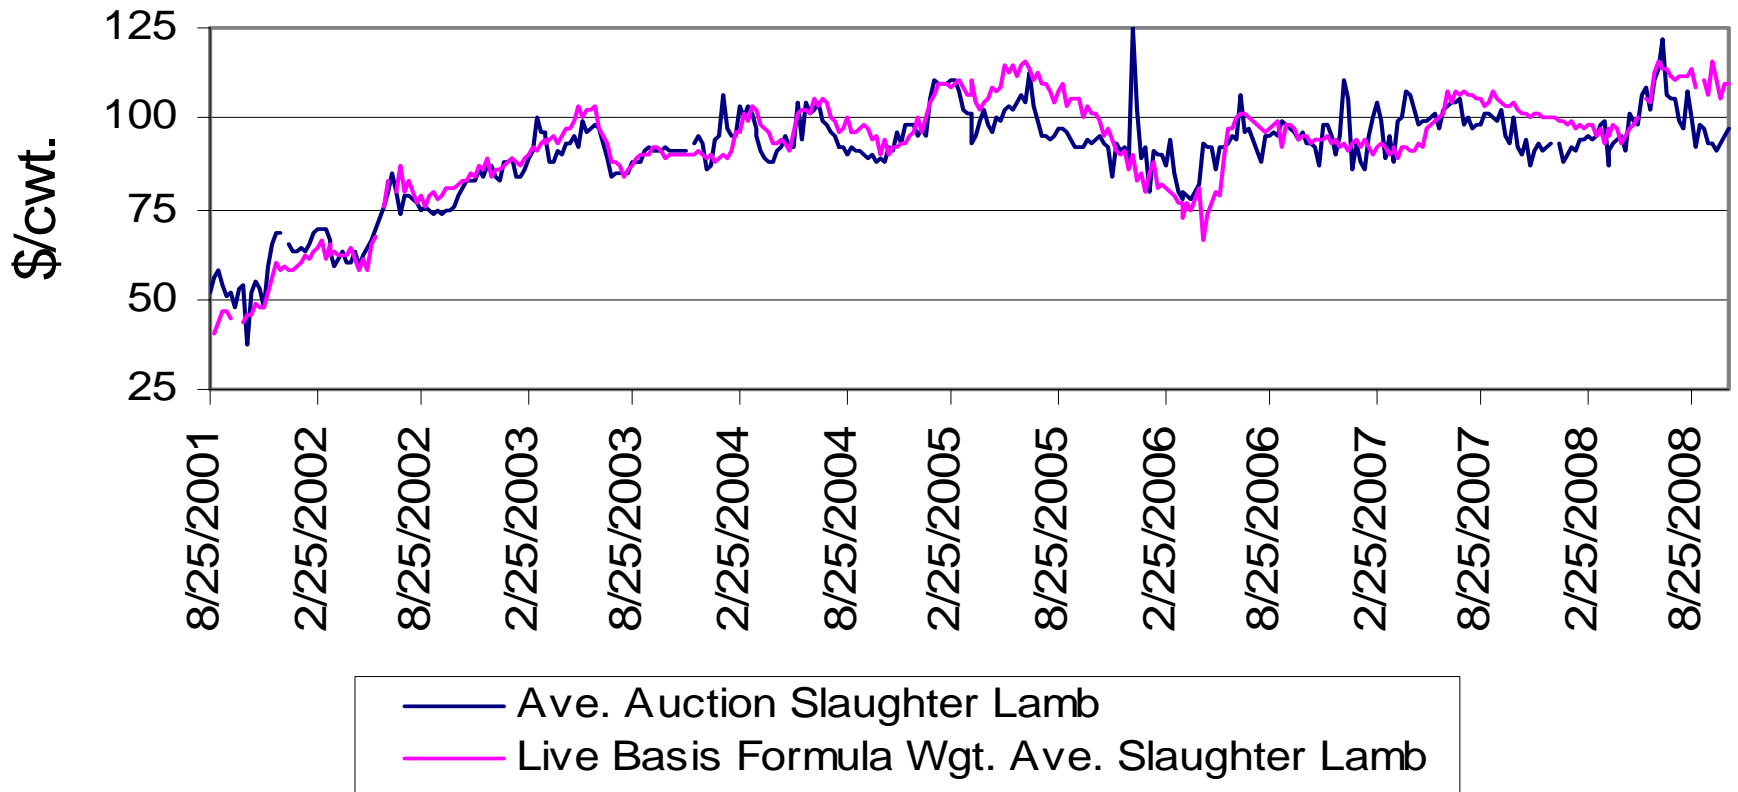

Slaughter Lamb Prices on Formula: Carcass & Live Basis

Source: USDA/AMS, ASI

— Carcass-based — Live-based

Formula Live Basis Slaughter Lamb and Ave. Auction Slaughter Lamb Prices

Source: LMIC, USDA/AMS, ASI

Formula Live Basis Slaughter Lamb & San Angelo Live Auction

Source: USDA/AMS, ASI

— Live Basis Formula Slaughter Lamb — San Angelo Auction

Formula Live Basis Slaughter Lamb & WY/CO/MT Live Auctions

Source: USDA/AMS, ASI