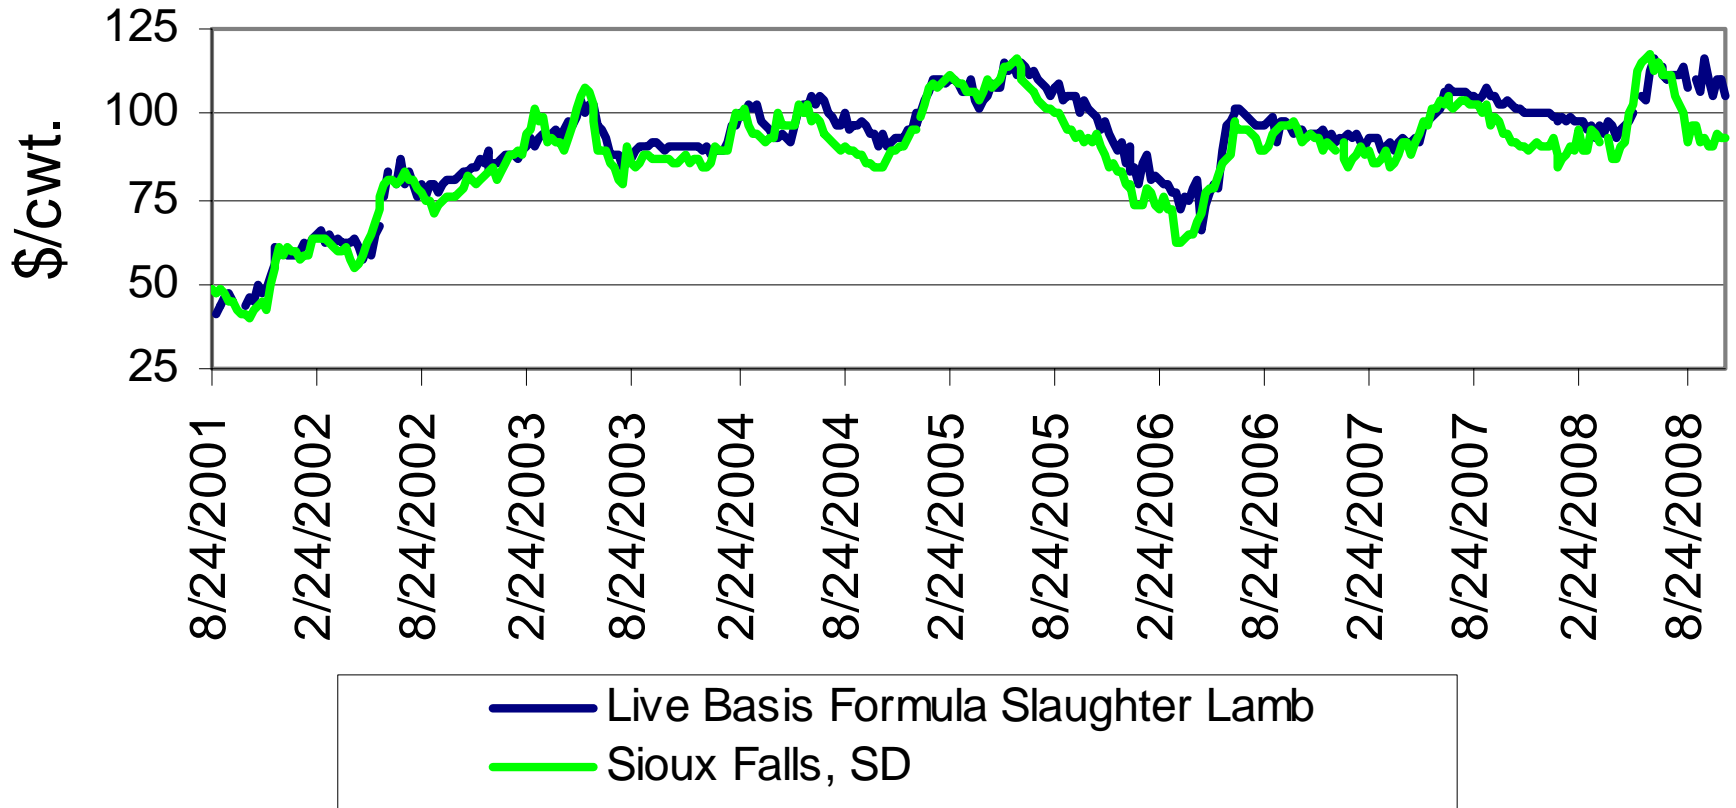

Slaughter Lamb & Feeder Lamb Price Comparisons by Marketing Method

ASI

November 2008

Formula Live Basis Slaughter Lamb and Negotiated Live Slaughter Lamb Prices

Source: LMIC, USDA/AMS, ASI

Formula Live Basis Slaughter Lamb and Equity Electronic Auction Slaughter Lamb Prices

Source: LMIC, USDA/AMS, ASI

— Live Basis Formula Slaughter Lamb
— Equity Electronic Auction

Formula Live Basis Slaughter Lamb and Sioux Falls, SD Auction Slaughter Lamb Prices

Source: LMIC, USDA/AMS, ASI

Slaughter Lamb Prices on Formula: Carcass & Live Basis

Source: USDA/AMS, ASI

— Carcass-based — Live-based

Formula Live Basis Slaughter Lamb and Ave. Auction Slaughter Lamb Prices

Source: LMIC, USDA/AMS, ASI