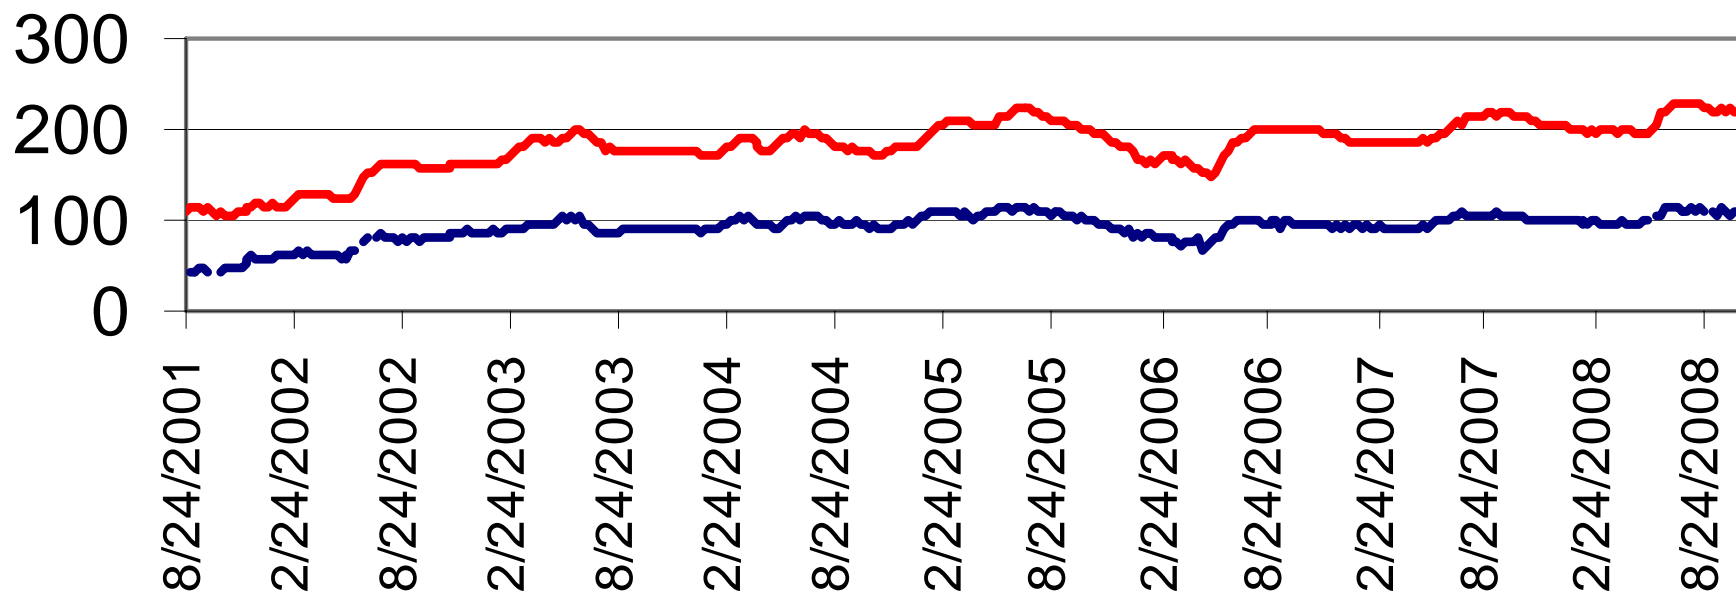

Slaughter Lamb Prices on Formula: Carcass & Live Basis

Source: USDA/AMS, ASI

— Carcass-based — Live-based