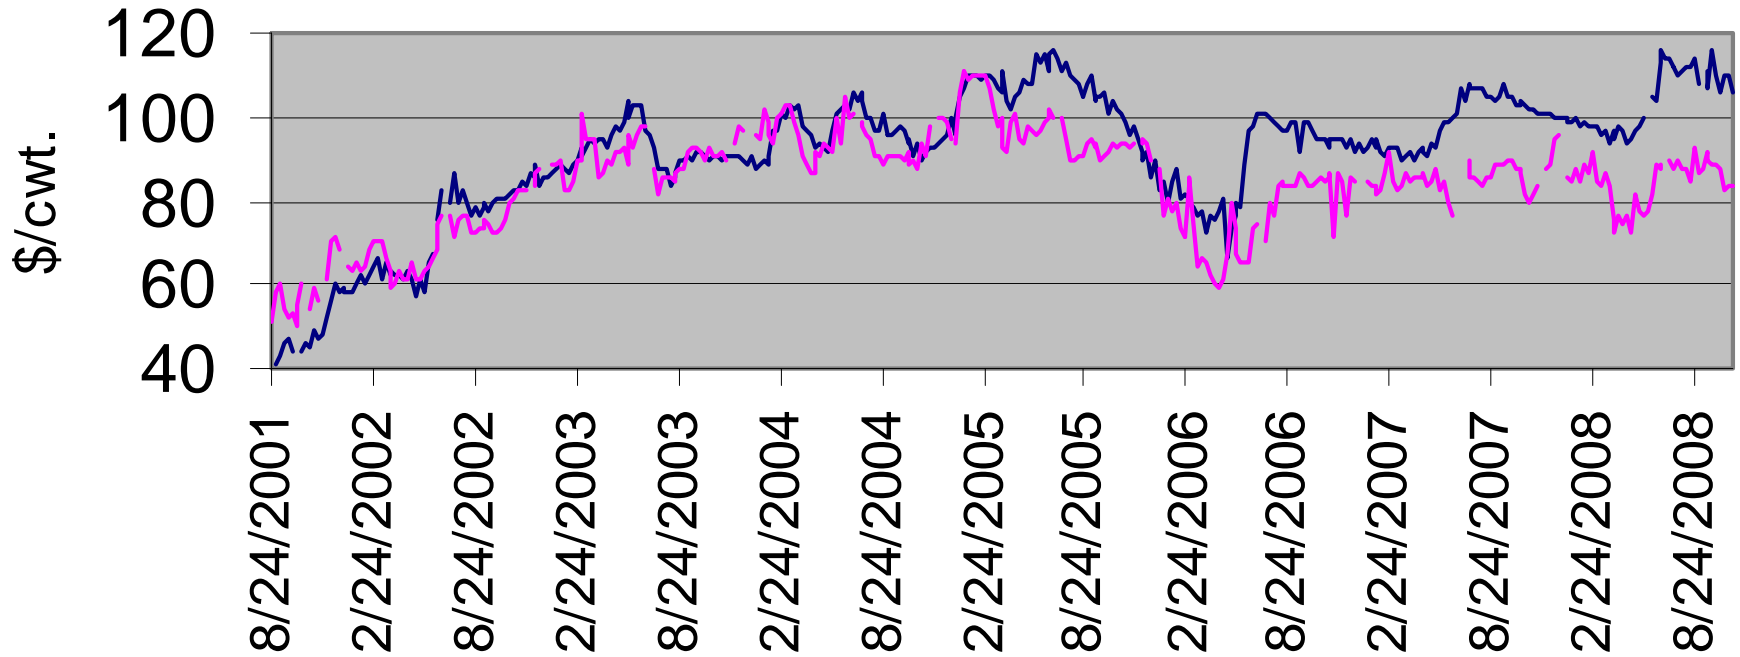

Slaughter Lamb Prices on Formula: Carcass & Live Basis

Source: USDA/AMS, ASI

— Carcass-based — Live-based

Formula Live Basis Slaughter Lamb and Ave. Auction Slaughter Lamb Prices

Source: LMIC, USDA/AMS, ASI

Formula Live Basis Slaughter Lamb & San Angelo Live Auction

Source: USDA/AMS, ASI

— Live Basis Formula Slaughter Lamb — San Angelo Auction

Formula Live Basis Slaughter Lamb & WY/CO/MT Live Auctions

Source: USDA/AMS, ASI