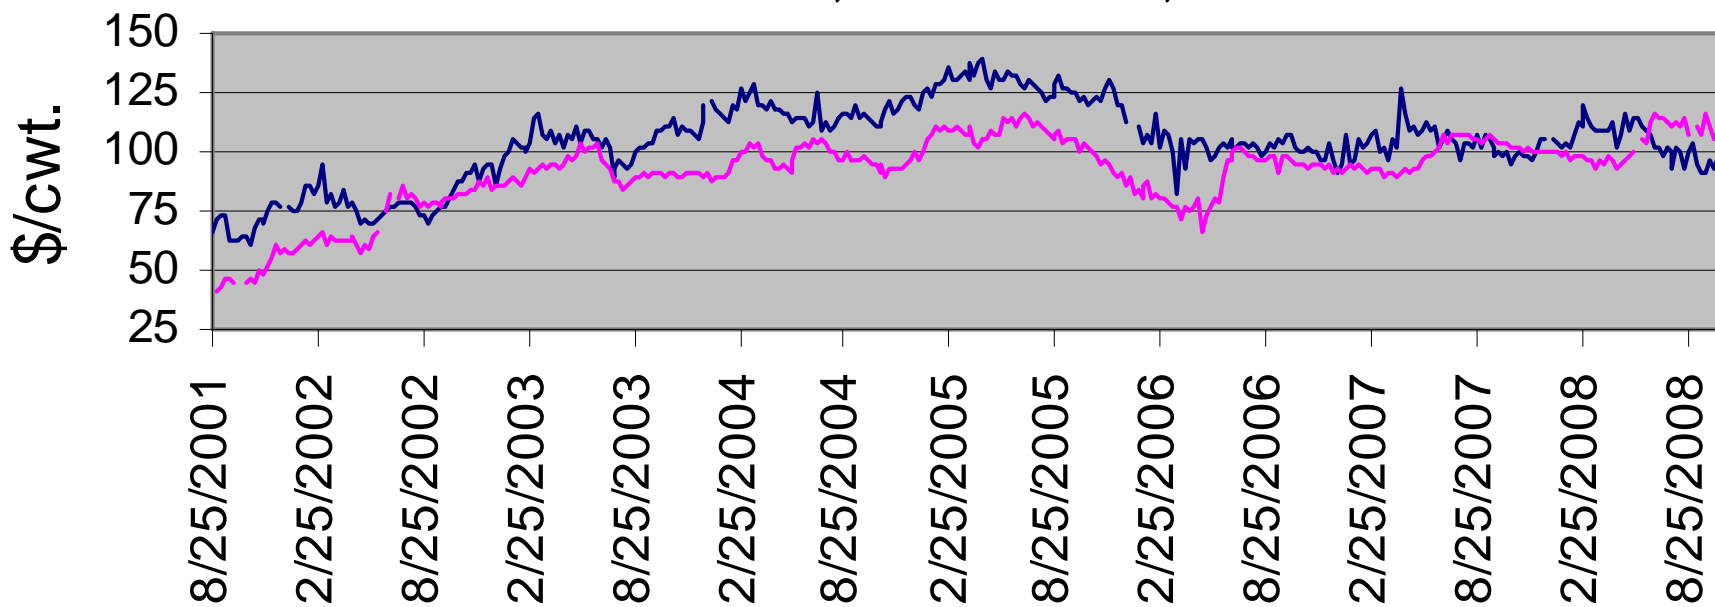

Formula Live Basis Slaughter Lamb and Ave. Auction Feeder Lamb Prices

Source: LMIC, USDA/AMS, ASI

— Ave. Auction Feeder Lamb
— Live Basis Formula Wgt. Ave. Slaughter Lamb