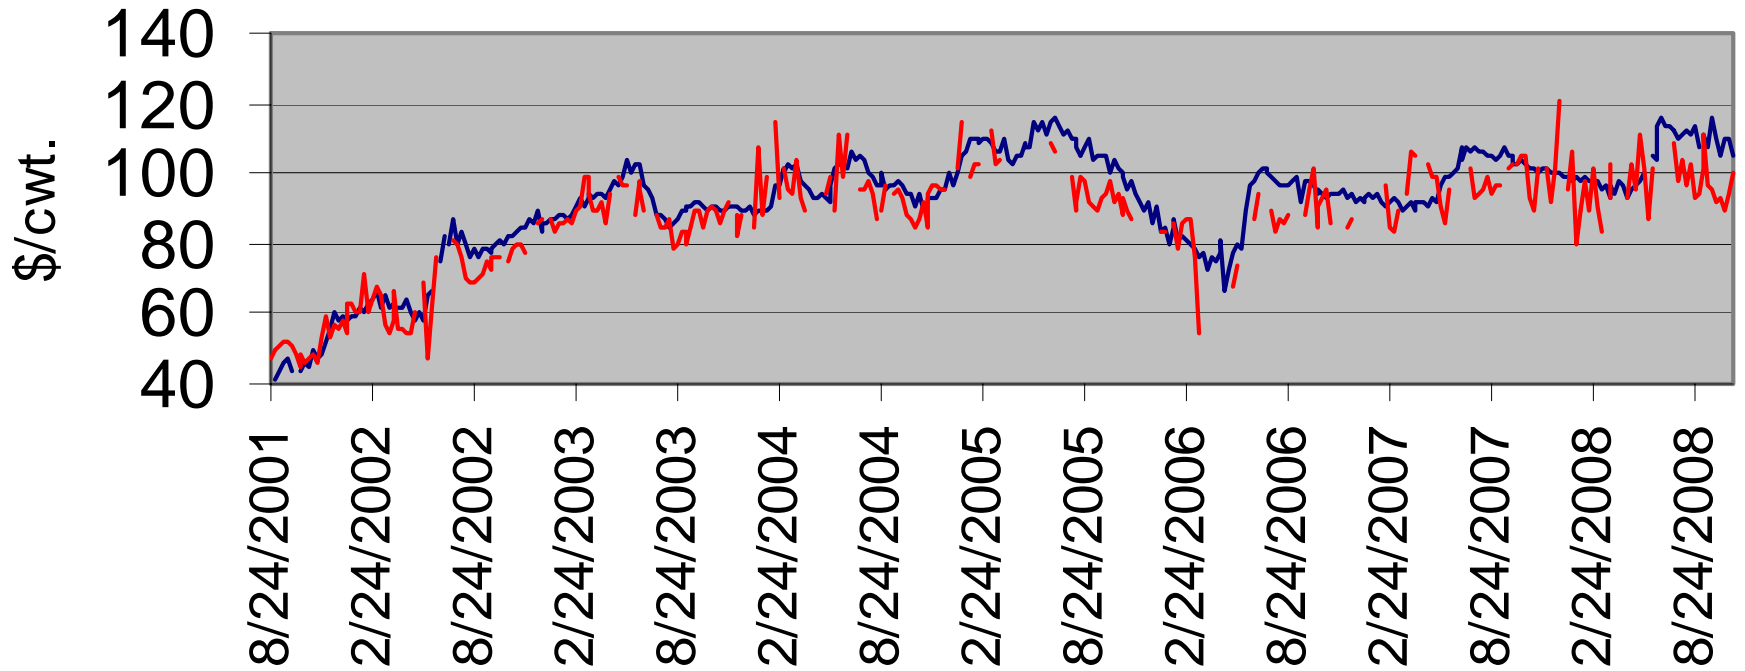

Formula Live Basis Slaughter Lamb & San Angelo Live Auction

Source: USDA/AMS, ASI

— Live Basis Formula Slaughter Lamb — San Angelo Auction

Formula Live Basis Slaughter Lamb & WY/CO/MT Live Auctions

Source: USDA/AMS, ASI