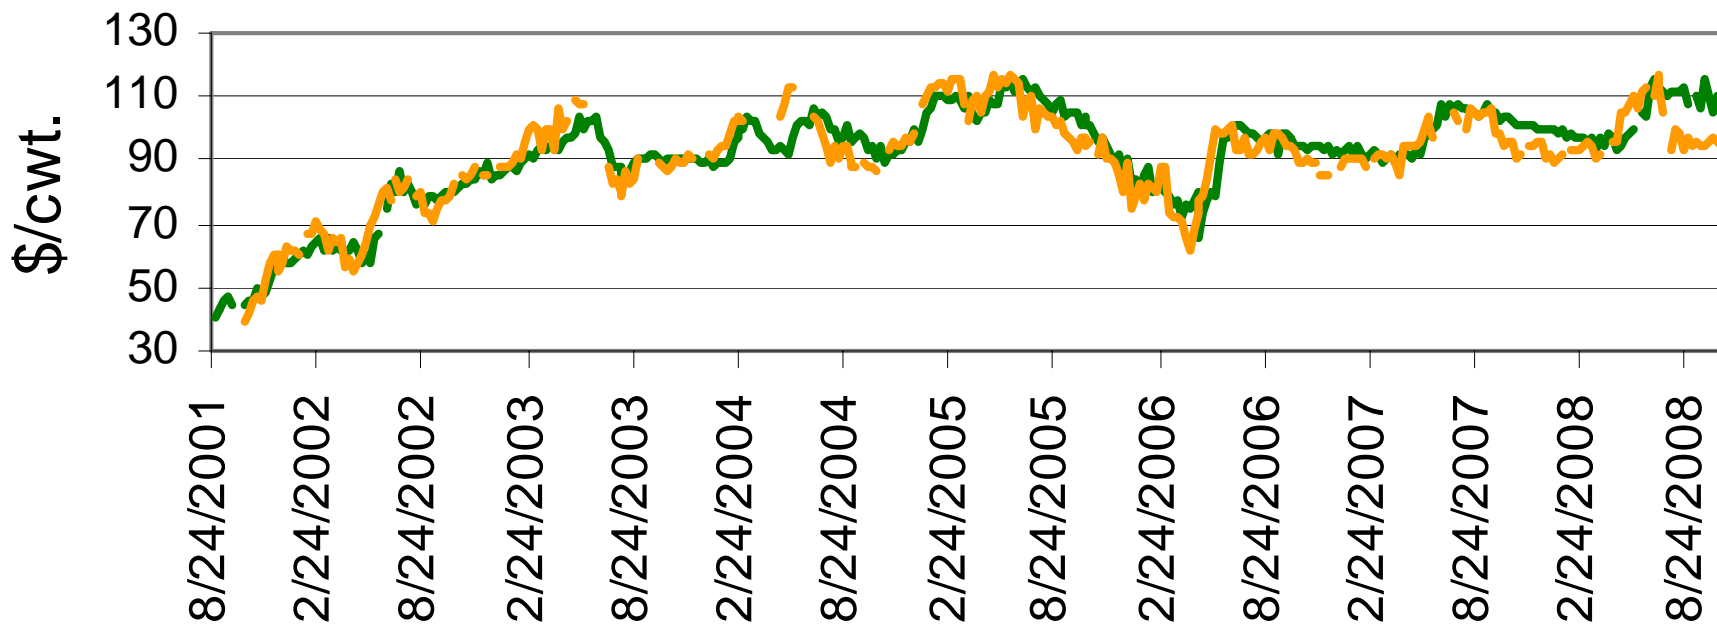

Slaughter Lamb & Feeder Lamb Price Comparisons by Marketing Method

ASI

November 2008

Formula Live Basis Slaughter Lamb and Negotiated Live Slaughter Lamb Prices

Source: LMIC, USDA/AMS, ASI

Formula Live Basis Slaughter Lamb and Equity Electronic Auction Slaughter Lamb Prices

Source: LMIC, USDA/AMS, ASI

— Live Basis Formula Slaughter Lamb
— Equity Electronic Auction

Formula Live Basis Slaughter Lamb and Sioux Falls, SD Auction Slaughter Lamb Prices

Source: LMIC, USDA/AMS, ASI

Slaughter Lamb Prices on Formula: Carcass & Live Basis

Source: USDA/AMS, ASI

— Carcass-based — Live-based

Formula Live Basis Slaughter Lamb and Ave. Auction Slaughter Lamb Prices

Source: LMIC, USDA/AMS, ASI