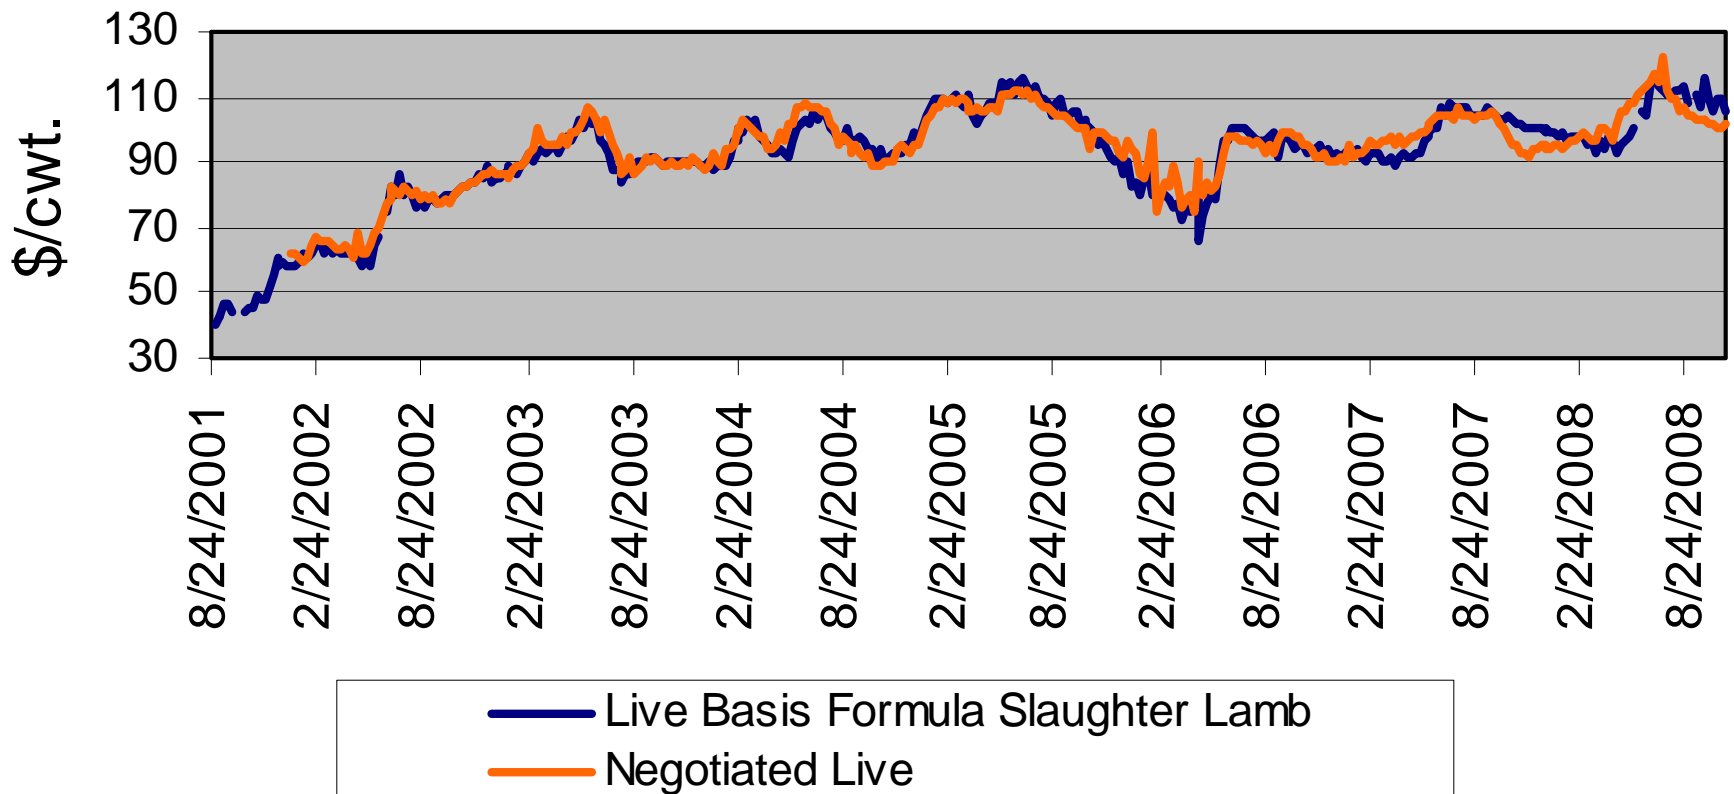

Slaughter Lamb & Feeder Lamb Price Comparisons by Marketing Method

ASI

November 2008

Formula Live Basis Slaughter Lamb and Negotiated Live Slaughter Lamb Prices

Source: LMIC, USDA/AMS, ASI

Formula Live Basis Slaughter Lamb and Equity Electronic Auction Slaughter Lamb Prices

Source: LMIC, USDA/AMS, ASI

— Live Basis Formula Slaughter Lamb
— Equity Electronic Auction

Formula Live Basis Slaughter Lamb and Sioux Falls, SD Auction Slaughter Lamb Prices

Source: LMIC, USDA/AMS, ASI

Slaughter Lamb Prices on Formula: Carcass & Live Basis

Source: USDA/AMS, ASI

— Carcass-based — Live-based

Formula Live Basis Slaughter Lamb and Ave. Auction Slaughter Lamb Prices

Source: LMIC, USDA/AMS, ASI